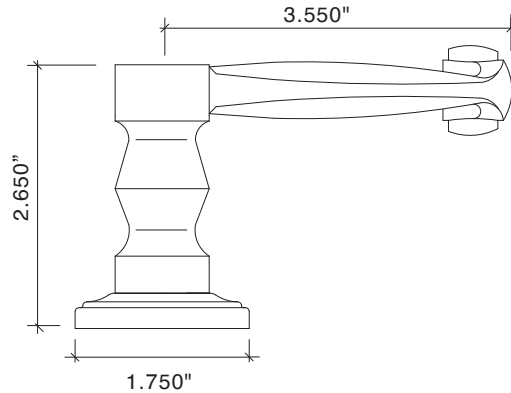

- Classic Curved Lever Design
- Solid Forged Brass Lever and Rose
- Hand Polished
- Fully Concealed Mounting
- All Von Morris Levers can be used with any Rose or Escutcheon Plate
- All IML Privacy and Tubular Mortise Bolt Privacy Sets come with ER Trim Standard on the Exterior. Exterior Bit Key Trim can be substituted for no additional charge.