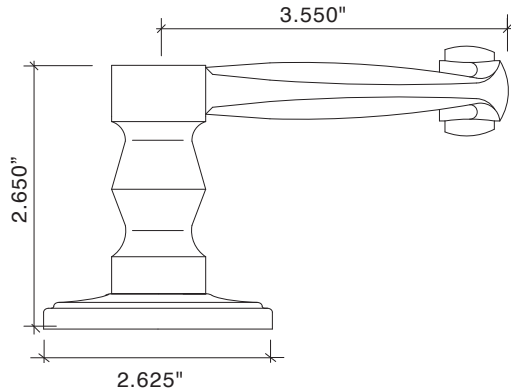

Curved Lever with Small Colonial Rose

- Classic Curved Lever Design
- Solid Forged Brass Lever and Rose
- Hand Polished
- Fully Concealed Mounting
- All Von Morris Levers can be used with any Rose or Escutcheon Plate
- All IML Privacy and Tubular Mortise Bolt Privacy Sets come with ER Trim Standard on the Exterior. Exterior Bit Key Trim can be substituted for no additional charge.

Curved Lever with Large Colonial Rose

- Classic Curved Lever Design
- Solid Forged Brass Lever and Rose
- Hand Polished
- Fully Concealed Mounting
- All Von Morris Levers can be used with any Rose or Escutcheon Plate
- All IML Privacy and Tubular Mortise Bolt Privacy Sets come with ER Trim Standard on the Exterior. Exterior Bit Key Trim can be substituted for no additional charge.