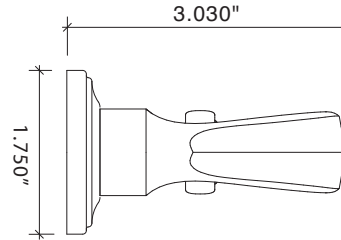

- Classic Leaf Lever Design
- Solid Forged Brass Lever and Rose
- Hand Polished
- Fully Concealed Mounting
- All Von Morris Levers can be used with any Rose or Escutcheon Plate
- All IML Privacy and Tubular Mortise Bolt Privacy Sets come with ER Trim Standard on the Exterior. Exterior Bit Key Trim can be substituted for no additional charge.