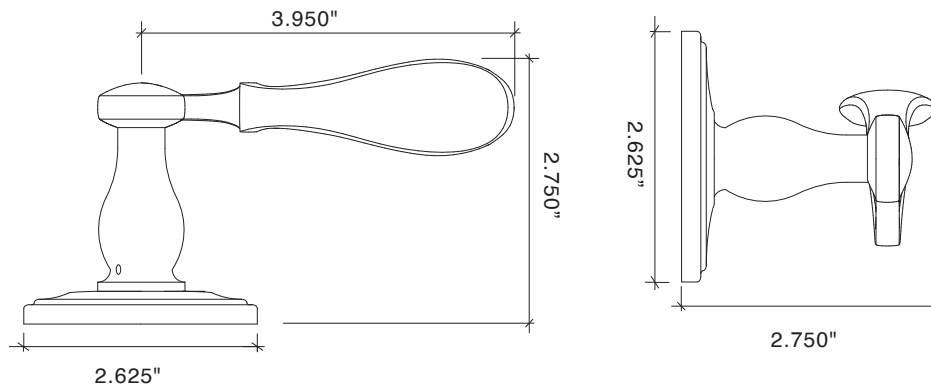

Wave Lever with Small Colonial Rose

- Classic Wave Lever Design
- Solid Forged Brass Lever and Rose
- Hand Polished
- Fully Concealed Mounting
- All Von Morris Levers can be used with any Rose or Escutcheon Plate
- All IML Privacy and Tubular Mortise Bolt Privacy Sets come with ER Trim Standard on the Exterior. Exterior Bit Key Trim can be substituted for no additional charge.

Wave Lever with Large Colonial Rose

- Classic Wave Lever Design
- Solid Forged Brass Lever and Rose
- Hand Polished
- Fully Concealed Mounting
- All Von Morris Levers can be used with any Rose or Escutcheon Plate
- All IML Privacy and Tubular Mortise Bolt Privacy Sets come with ER Trim Standard on the Exterior. Exterior Bit Key Trim can be substituted for no additional charge.