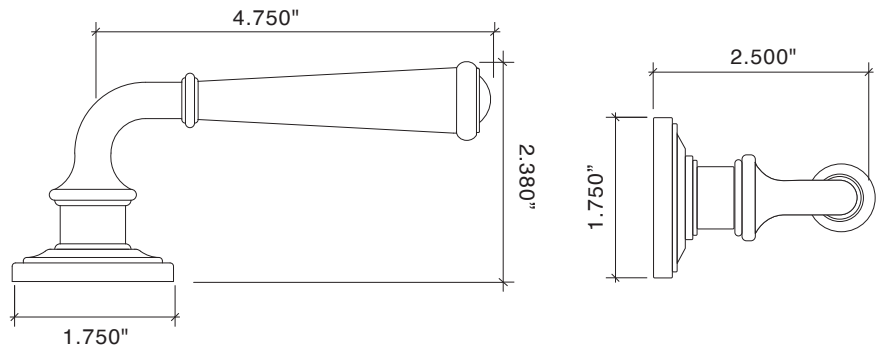

- Classic Turned Lever Design
- Solid Forged Brass Lever and Rose
- Hand Polished
- Fully Concealed Mounting
- All Von Morris Levers can be used with any Rose or Escutcheon Plate
- All IML Privacy and Tubular Mortise Bolt Privacy Sets come with ER Trim Standard on the Exterior. Exterior Bit Key Trim can be substituted for no additional charge.