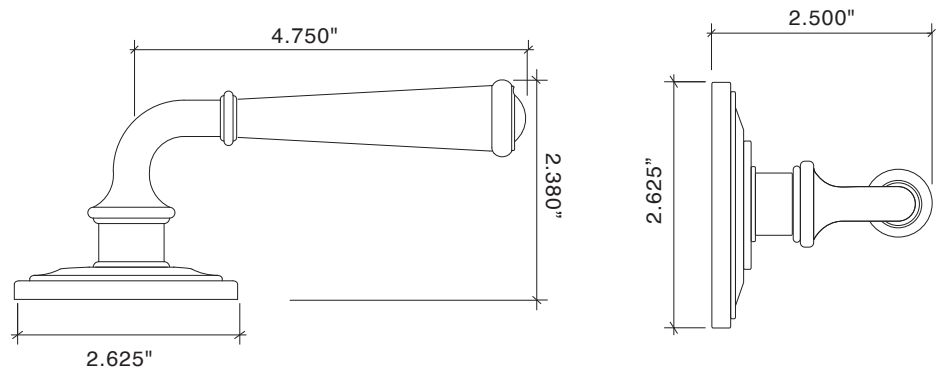

Large Turned Lever with Small Colonial Rose

Large Turned Lever 8821-C
Small Colonial Rose 8851-175

- Classic Turned Lever Design
- Solid Forged Brass Lever and Rose
- Hand Polished
- Fully Concealed Mounting
- All Von Morris Levers can be used with any Rose or Escutcheon Plate
- All IML Privacy and Tubular Mortise Bolt Privacy Sets come with ER Trim Standard on the Exterior. Exterior Bit Key Trim can be substituted for no additional charge.

Large Turned Lever with Large Colonial Rose

Large Turned Lever 8821-C
Large Colonial Rose 8851-262

- Classic Turned Lever Design
- Solid Forged Brass Lever and Rose
- Hand Polished
- Fully Concealed Mounting
- All Von Morris Levers can be used with any Rose or Escutcheon Plate
- All IML Privacy and Tubular Mortise Bolt Privacy Sets come with ER Trim Standard on the Exterior. Exterior Bit Key Trim can be substituted for no additional charge.