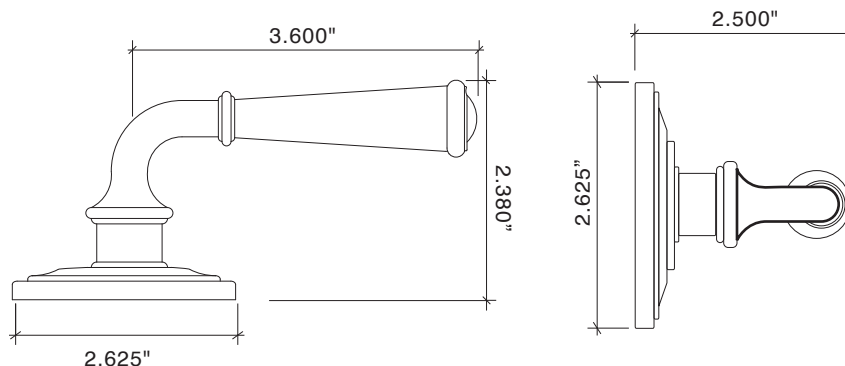

Small Turned Lever with Small Colonial Rose

Small Turned Lever 8821
Small Colonial Rose 8851-175

- Classic Turned Lever Design
- Solid Forged Brass Lever and Rose
- Hand Polished
- Fully Concealed Mounting
- All Von Morris Levers can be used with any Rose or Escutcheon Plate
- All IML Privacy and Tubular Mortise Bolt Privacy Sets come with ER Trim Standard on the Exterior. Exterior Bit Key Trim can be substituted for no additional charge.

Small Turned Lever with Large Colonial Rose

Small Turned Lever 8821
Large Colonial Rose 8851-262

- Classic Turned Lever Design
- Solid Forged Brass Lever and Rose
- Hand Polished
- Fully Concealed Mounting
- All Von Morris Levers can be used with any Rose or Escutcheon Plate
- All IML Privacy and Tubular Mortise Bolt Privacy Sets come with ER Trim Standard on the Exterior. Exterior Bit Key Trim can be substituted for no additional charge.