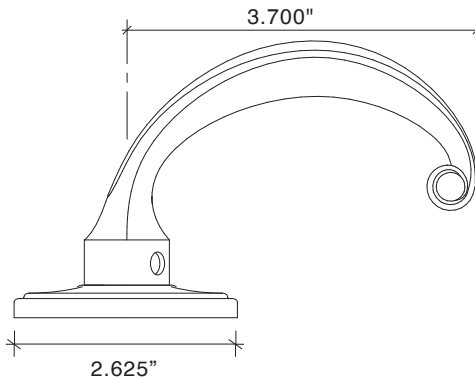

- Classic Leaf Lever Design
- Solid Forged Brass Lever and Rose
- Hand Polished
- Fully Concealed Mounting
- All Von Morris Levers can be used with any Rose or Escutcheon Plate
- All IML Privacy and Tubular Mortise Bolt Privacy Sets come with ER Trim Standard on the Exterior. Exterior Bit Key Trim can be substituted for no additional charge.