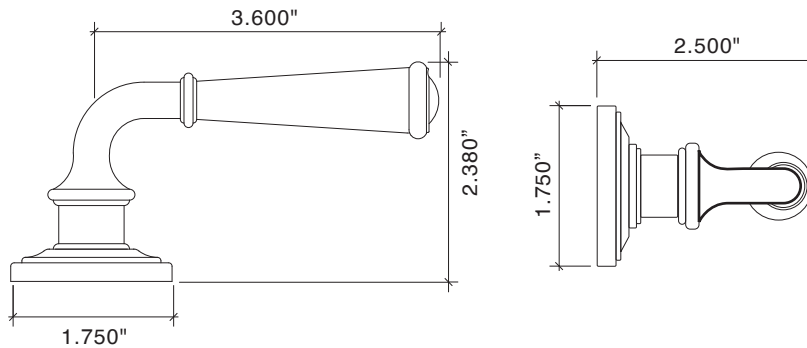

- Classic Turned Lever Design
- Solid Forged Brass Lever and Rose
- Hand Polished
- Fully Concealed Mounting
- All Von Morris Levers can be used with any Rose or Escutcheon Plate
- All IML Privacy and Tubular Mortise Bolt Privacy Sets come with ER Trim Standard on the Exterior. Exterior Bit Key Trim can be substituted for no additional charge.

Small Turned Lever with Large Colonial Rose