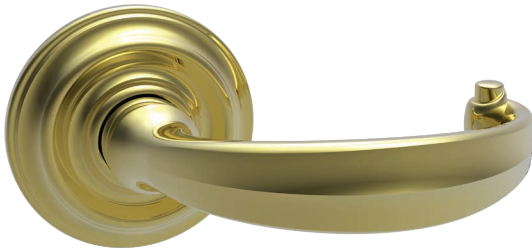

Leaf Lever with Small Colonial Rose

Leaf Lever 8828
Small Colonial Rose 8851-175

- Classic Leaf Lever Design
- Solid Forged Brass Lever and Rose
- Hand Polished
- Fully Concealed Mounting
- All Von Morris Levers can be used with any Rose or Escutcheon Plate
- All IML Privacy and Tubular Mortise Bolt Privacy Sets come with ER Trim Standard on the Exterior. Exterior Bit Key Trim can be substituted for no additional charge.

Leaf Lever with Large Colonial Rose

Leaf Lever 8828
Large Colonial Rose 8851-262

- Classic Leaf Lever Design
- Solid Forged Brass Lever and Rose
- Hand Polished
- Fully Concealed Mounting
- All Von Morris Levers can be used with any Rose or Escutcheon Plate
- All IML Privacy and Tubular Mortise Bolt Privacy Sets come with ER Trim Standard on the Exterior. Exterior Bit Key Trim can be substituted for no additional charge.