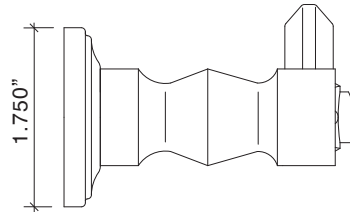

- Classic Curved Lever Design
- Solid Forged Brass Lever and Rose
- Hand Polished
- Fully Concealed Mounting
- All Von Morris Levers can be used with any Rose or Escutcheon Plate
- All IML Privacy and Tubular Mortise Bolt Privacy Sets come with ER Trim Standard on the Exterior. Exterior Bit Key Trim can be substituted for no additional charge.