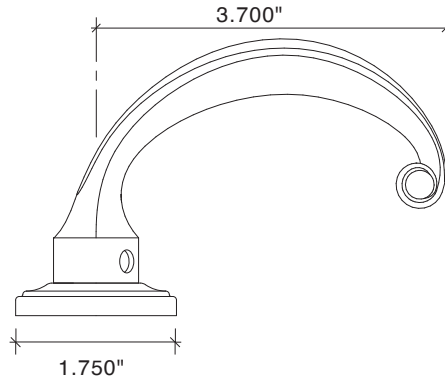

Leaf Lever 8828
Small Colonial Rose 8851-175

- Classic Leaf Lever Design
- Solid Forged Brass Lever and Rose
- Hand Polished
- Fully Concealed Mounting
- All Von Morris Levers can be used with any Rose or Escutcheon Plate
- All IML Privacy and Tubular Mortise Bolt Privacy Sets come with ER Trim Standard on the Exterior. Exterior Bit Key Trim can be substituted for no additional charge.