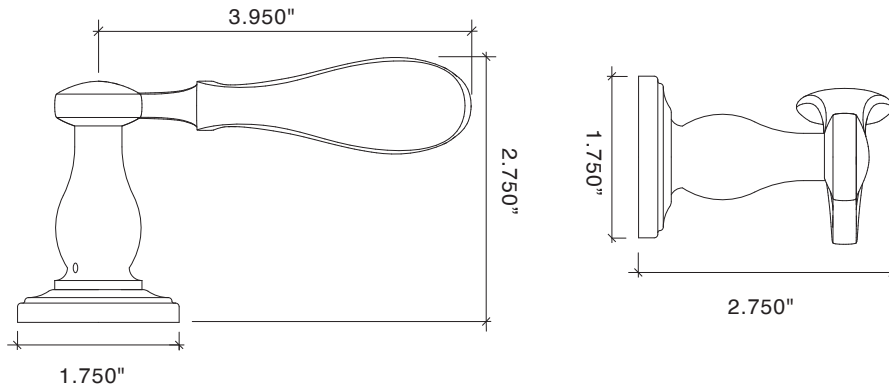

Wave Lever with Large Colonial Rose