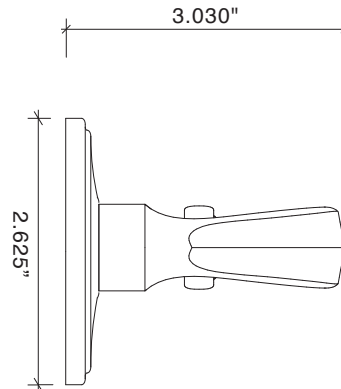

- Classic Leaf Lever Design
- Solid Forged Brass Lever and Rose
- Hand Polished
- Fully Concealed Mounting
- All Von Morris Levers can be used with any Rose or Escutcheon Plate
- All IML Privacy and Tubular Mortise Bolt Privacy Sets come with ER Trim Standard on the Exterior. Exterior Bit Key Trim can be substituted for no additional charge.