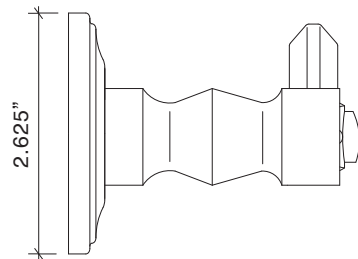

Entry Mortise		Standard	Distressed	ETERNA
98826/51262	Curved Lever with Large Rose - Entry Mortise	889.36	976.30	1103.82
IML Mortise Sets				
8826/51261	Curved Lever with Large Rose - IML Passage	425.68	461.10	537.37
8826/51262	Curved Lever with Large Rose - IML Privacy	584.11	646.58	745.75
8826/51263	Curved Lever with Large Rose - IML Bit Key	582.82	640.14	739.31
8826/51264	Curved Lever with Large Rose - IML Single	689.36	716.13	824.32
8826/51265	Curved Lever with Large Rose - IML Double	666.54	738.02	844.93
Tubular Latch Sets				
260121	Curved Lever with Large Rose - TL Passage, 2-3/4 BS	291.73	324.58	386.40
260122	Curved Lever with Large Rose - TL Passage, 2-3/8 BS	291.73	324.58	386.40
260123	Curved Lever with Large Rose - TL Privacy, 2-3/4 BS	327.80	360.64	418.60
260124	Curved Lever with Large Rose - TL Privacy, 2-3/8 BS	327.80	360.64	418.60
260125	Curved Lever with Large Rose - Privacy, (Passage TL with Mortise Bolt 2-3/8 BS)	466.90	546.11	664.61
Dummy Trim				
8826/51267	Curved Lever with Large Rose - Single Dummy	115.60	126.22	149.41
8826/51268	Curved Lever with Large Rose - Pair of Dummies	220.89	242.14	288.51

Curved Lever with Small Colonial Rose

Curved Lever 8826
Small Colonial Rose 8851-175

- Classic Curved Lever Design
- Solid Forged Brass Lever and Rose
- Hand Polished
- Fully Concealed Mounting
- All Von Morris Levers can be used with any Rose or Escutcheon Plate
- All IML Privacy and Tubular Mortise Bolt Privacy Sets come with ER Trim Standard on the Exterior. Exterior Bit Key Trim can be substituted for no additional charge.

Curved Lever with Large Colonial Rose

Curved Lever 8826
Large Colonial Rose 8851-262

- Classic Curved Lever Design
- Solid Forged Brass Lever and Rose
- Hand Polished
- Fully Concealed Mounting
- All Von Morris Levers can be used with any Rose or Escutcheon Plate
- All IML Privacy and Tubular Mortise Bolt Privacy Sets come with ER Trim Standard on the Exterior. Exterior Bit Key Trim can be substituted for no additional charge.